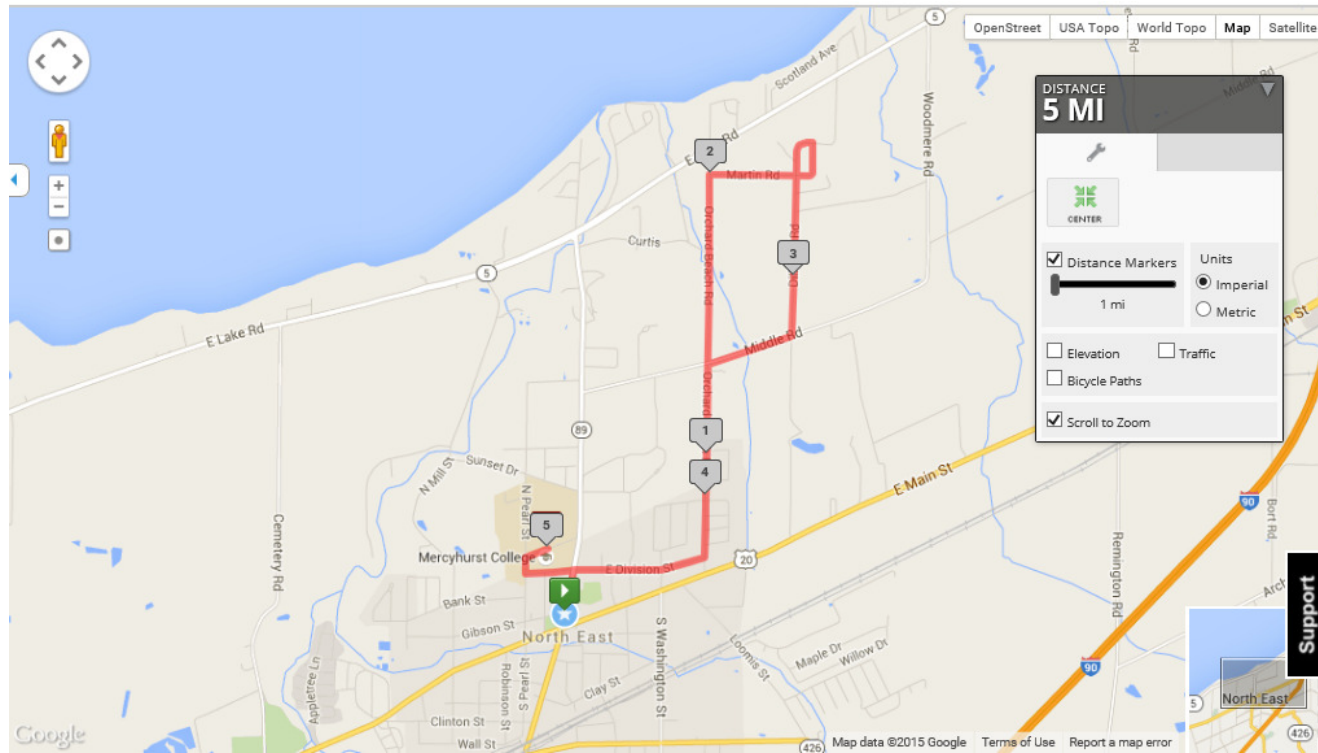

Quad Run Course

Roads used on Course:

1. North Lake Street
2. North Pearl Street
3. W. Division Street
4. E. Division Street
5. Orchard Beach Drive
6. Martin Road
7. Dill Park Road
8. Middle Road